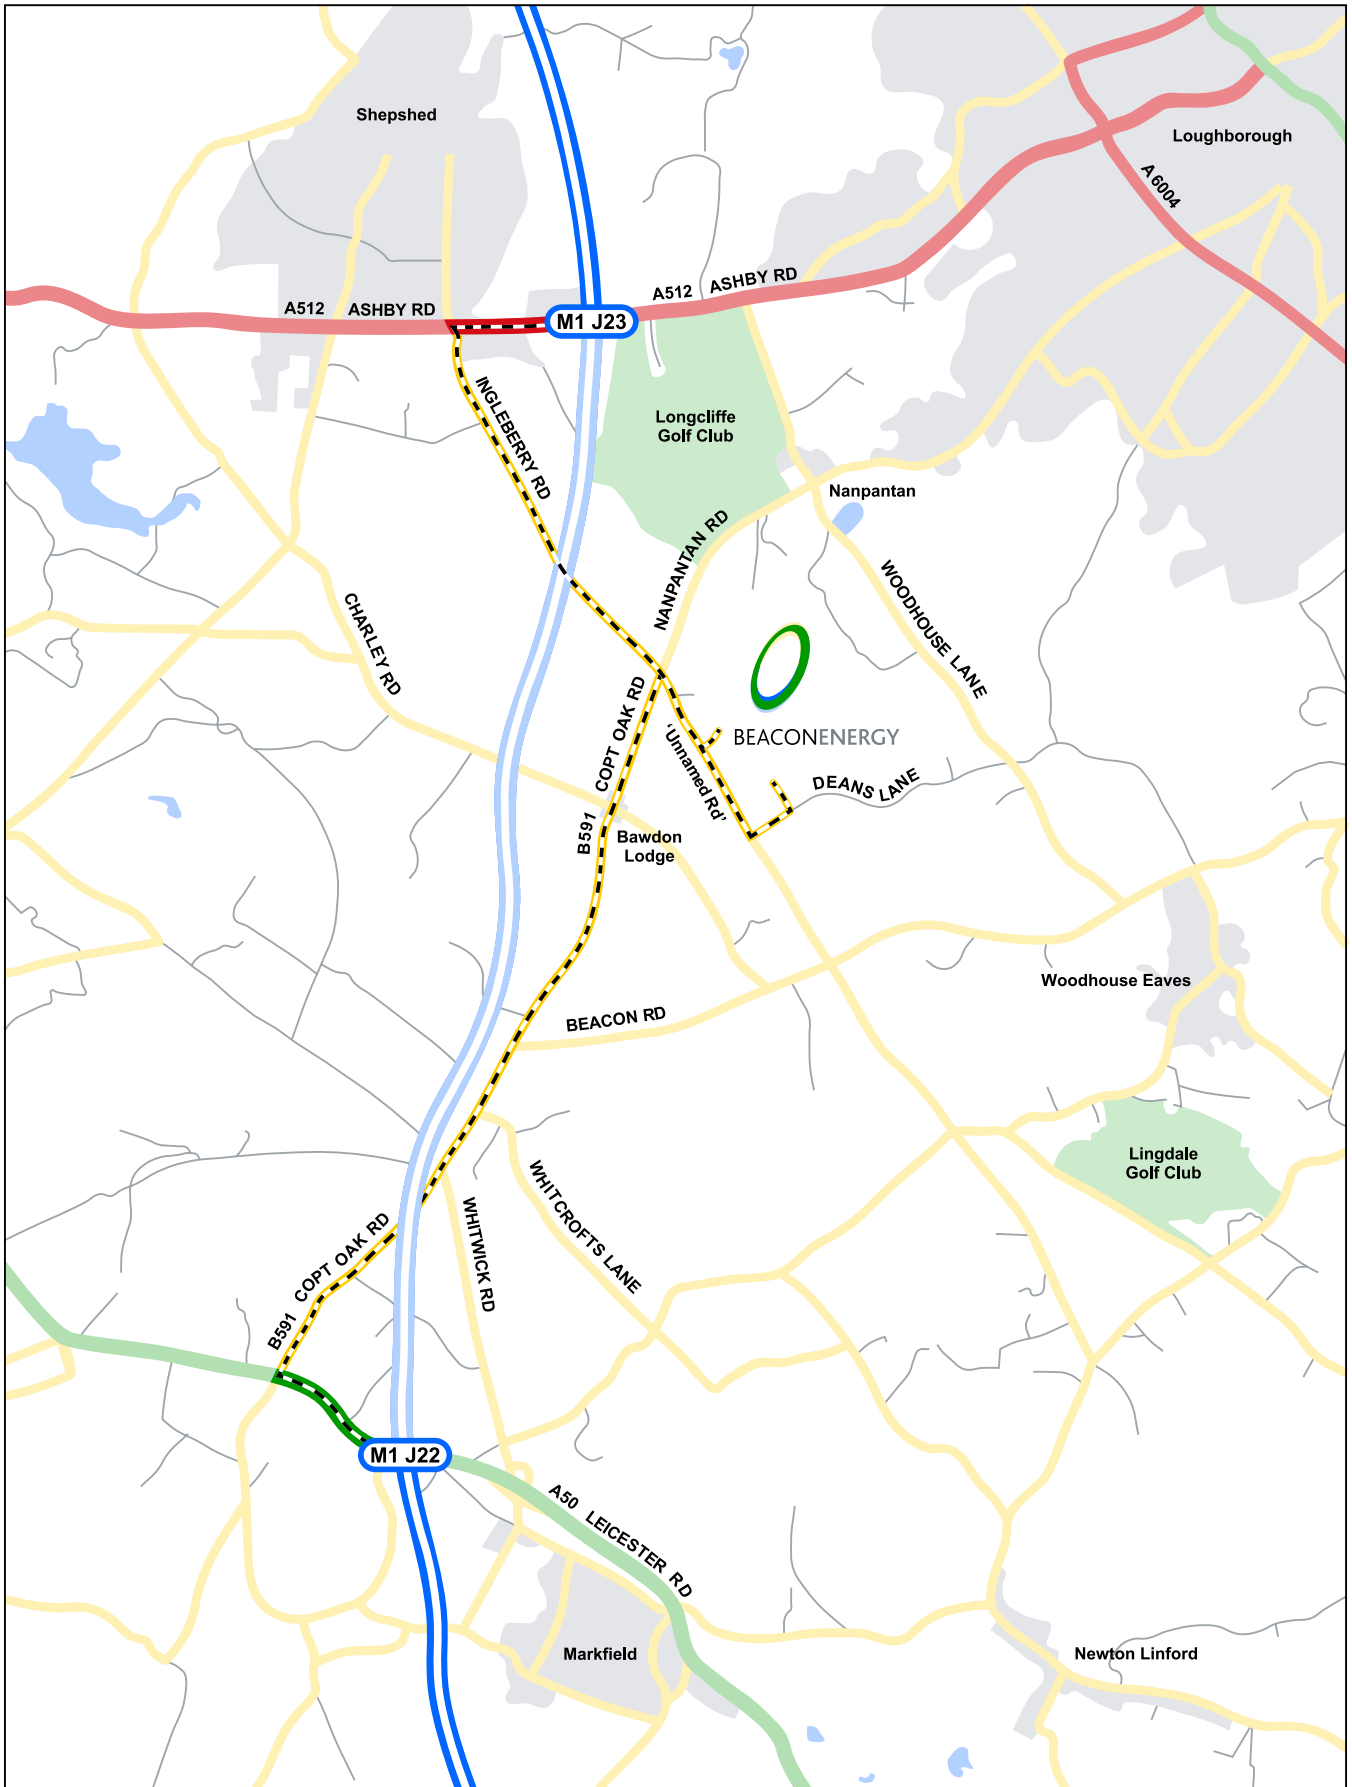

Driving directions

BEACONENERGY

Exit M1 northbound J22 or southbound J23

Then follow directions overleaf

From M1 northbound J22

- take A50 (Leicester Road) towards Coalville
- turn right onto B591 Copt Oak Road
- drive through Bawdon Lodge
- right at staggered junction onto 'unnamed road'

To West Beacon Farm

- from the cross roads - on the 'unnamed road' - go down the hill for about 300 yds
- on the left hand side of the road you'll see a wooden telegraphic post painted white, carry straight on
- go up the hill for another 200 yds and turn left into Deans Lane
- the entrance to West Beacon Farm is 100 yds on your left
- ring the bell when you get to the gate

From M1 southbound J23

- take A512 (Ashby Road East) towards Ashby de-la Zouch
- turn left onto Ingleberry Road
- you'll go under the M1
- straight on at staggered junction onto 'unnamed road'

To Whittle Hill Farm

- from the cross roads - on the 'unnamed road' - go down the hill for about 300 yds
- on the left hand side of the road you'll see a wooden telegraphic post painted white, turn left just after
- this is the entrance to the drive leading Whittle Hill Farm
- you'll see the farm building at the top of the hill
- ring the bell when you get to the gate