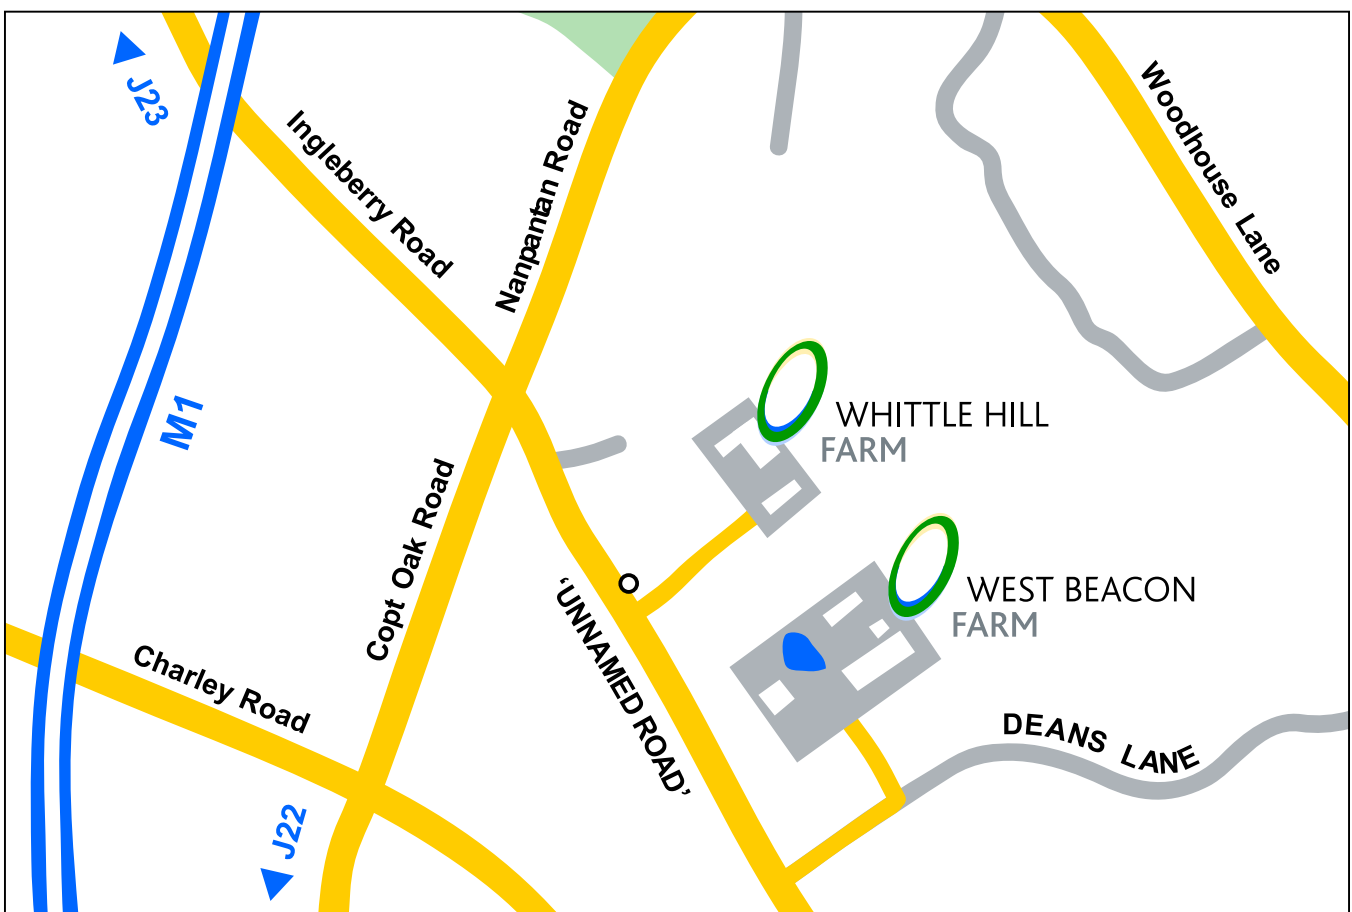

Driving directions

BEACONENERGY

Exit M1 northbound J22 or southbound J23

Then follow directions overleaf

From M1 northbound J22

- take A50 (Leicester Road) towards Coalville
- turn right onto B591 Copt Oak Road
- drive through Bawdon Lodge
- right at staggered junction onto 'unnamed road'

To West Beacon Farm

- from the cross roads - on the 'unnamed road' - go down the hill for about 300 yds
- on the left hand side of the road you'll see a wooden telegraphic post painted white, carry straight on
- go up the hill for another 200 yds and turn left into Deans Lane
- the entrance to West Beacon Farm is 100 yds on your left
- ring the bell when you get to the gate

From M1 southbound J23

- take A512 (Ashby Road East) towards Ashby de-la Zouch
- turn left onto Ingleberry Road
- you'll go under the M1
- straight on at staggered junction onto 'unnamed road'

To Whittle Hill Farm

- from the cross roads - on the 'unnamed road' - go down the hill for about 300 yds
- on the left hand side of the road you'll see a wooden telegraphic post painted white, turn left just after
- this is the entrance to the drive leading Whittle Hill Farm
- you'll see the farm building at the top of the hill
- ring the bell when you get to the gate